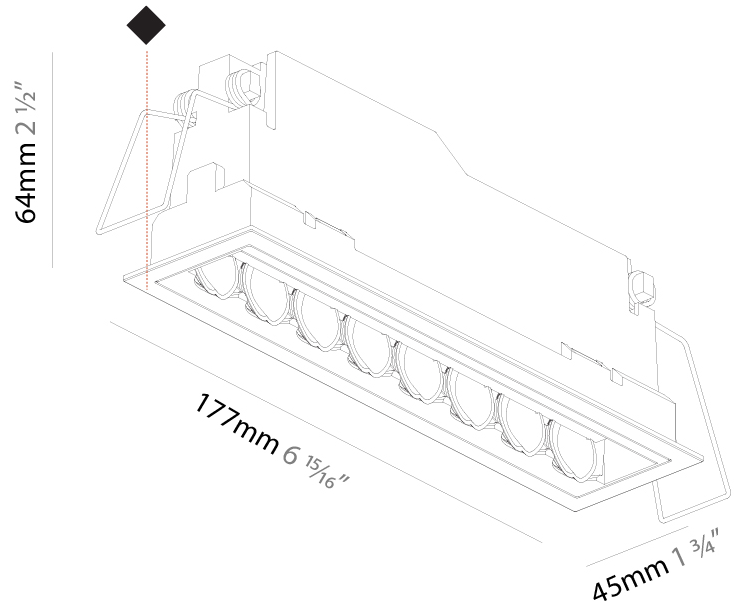

GENERAL

Series: Magiq Hollow Wallwash
Subseries: Magiq Hollow Wallwash
Partner: Prolicht
Division: Architectural
Installation: Recessed
Product Type: Wallwash
Mounting Location: Ceiling
Light Distribution: Downlight

PHYSICAL

Shape: Rectangle
Length (mm): 177
Length (in): 6 ¹⁵/₁₆
Width (mm): 45
Width (in): 1 ³/₄
Height (mm): 64
Height (in): 2 ¹/₂
Ceiling Thickness (mm): 5 - 30
Ceiling Thickness (in): 1/16 - 1 3/16
Min. Recessing Depth (mm): 100
Min. Recessing Depth (in): 3 ¹⁵/₁₆
Fixture Finish: SSR / BKV / CWI / CRY / HAB / UFT / ITA / RUA / FTG / MYG / LOD / PUS / FRO / FUP / KIA / POP / BLS / SPG / MEY / GOH / CHC / COM / ABZ / JAG / OBR / MOS / ROR
Fixture Material: Aluminum Die Cast
Cut-out Measurements: 170mm / 6 11/16" x 38mm / 1 1/2"

ELECTRICAL

Lamp Type: LED (Zhaga Standard)
Input Wattage (W): 19
Total Output Wattage (W): 17.2
Dimming: Tri-Mode (Non-Dimming and Phase Dimming (120Vac only) and 0-10V Dimming)
Driver Included: No
Driver Location: Remote
Driver Type: Constant Current - Universal
Driver Class: Class 2
Input Voltage (V): 120 - 277
Constant Current (MA): 700

LED

Number of LEDs: 8
Color Temperature (°K): 2700 / 3000 / 3500 / 4000
Max. Delivered Lumen (lm): 1270 / 1270 / 1513 / 1544
Nominal Lumen (lm): 1492 / 1492 / 1778 / 1814
CRI: >90 CRI
Lamp Life (hrs): 50000

OPTICAL

RATINGS AND CERTIFICATIONS

Certified By: CSA Certified to UL and CSA Standards
IP rating: IP20